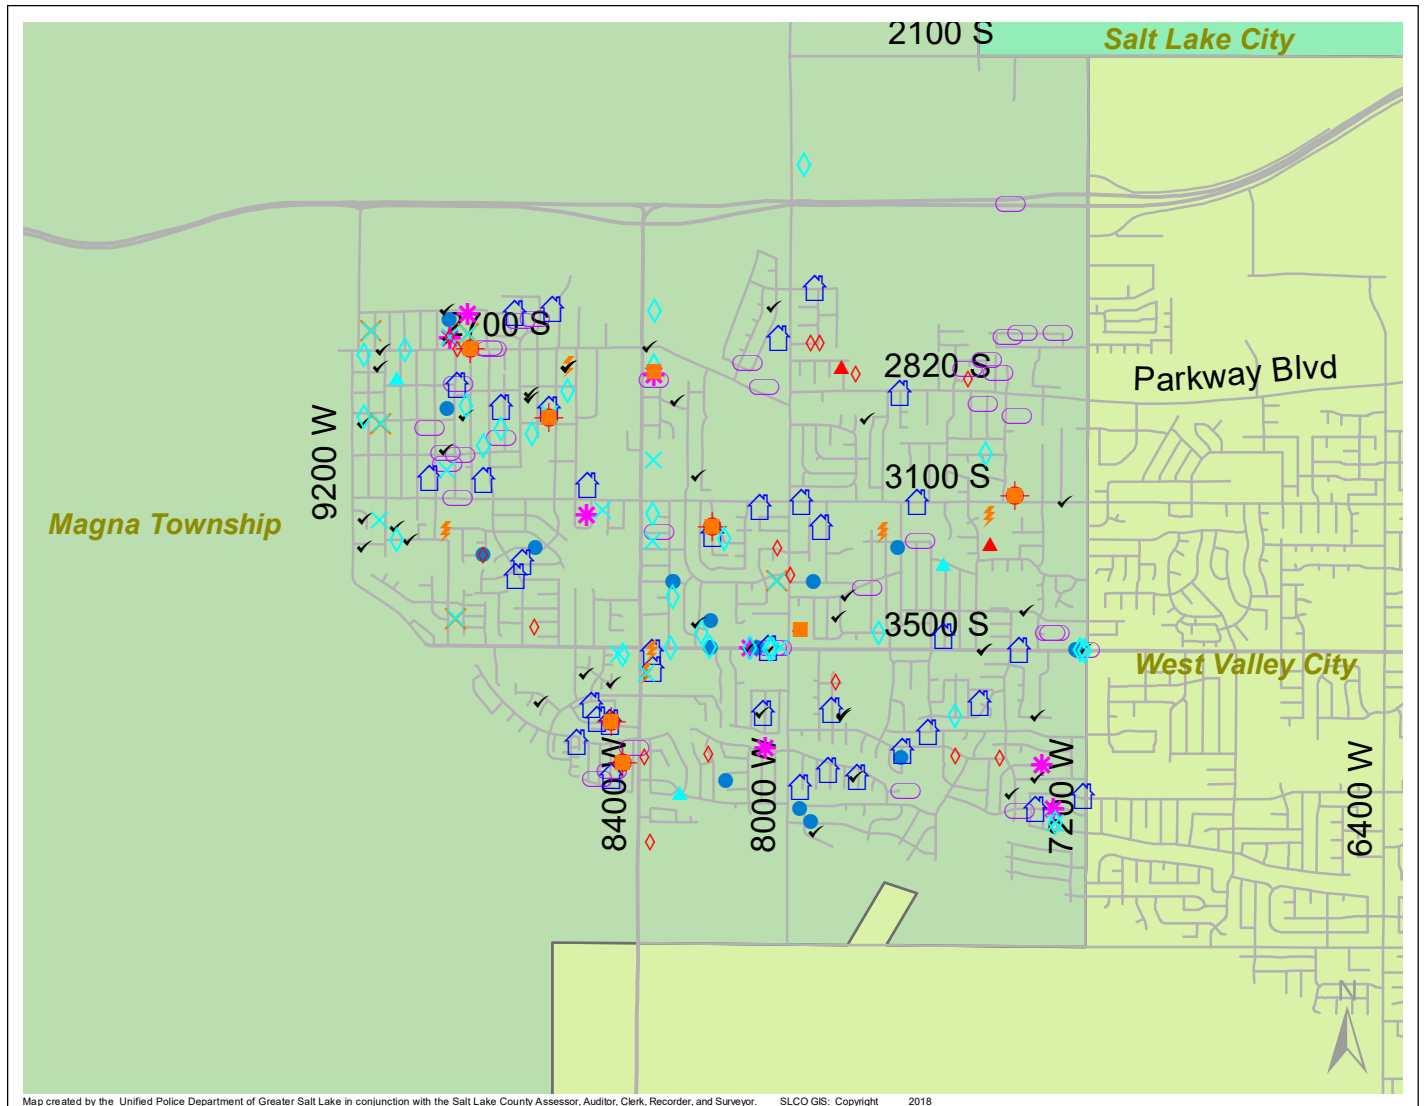

Case Report: Magna Township

2018

Jan

UNIFIED POLICE
GREATER SALT LAKE

Total Number of Calls: 1397
Total Number of Cases: 495
Total Number of Offenses: 551

SUMMARY OF GROUP A CRIMES	
Arson: 0	Domestic Violence: 41
Assaults: 9	Drive-By Shootings: 6
--Aggravated: 0	Drug Offenses: 7
--Simple: 9	Gang-related: 13
Auto Thefts: 36	Graffiti: 6
Burglary: 16	Hate Crimes: Unavailable
--Business: 5	Juvenile-related: Unavailable
--Residential: 11	Sex Crimes: 3
Homicide: 0	Suspicious Circumstances: 47
Sexual Assault: 2	Vandalism: 21
Robbery: 0	Weapon Violation: 8
Theft/Larceny: 30	Weapon/Force Involved: 24
Vehicle Burglary: 16	1 (Gun): 3
	2 (Knife): 0
	3 (Force Involved): 13
	5 (Unknown): 1
	6 (Rifle/Shotgun): 1

1. **LEGEND:**
2. Arson
   - Assault-Aggravated or Simple
   - Auto Theft
   - Burglary-Business or Residential
   - Domestic Violence
   - Drive-By Shooting
   - Drug-related Offense
   - Graffiti
   - Homicide
   - Sexual Assault
   - Robbery
   - Sex Offense
   - Suspicious Circumstance
   - Theft/Larceny
   - Vandalism
   - Vehicle Burglary
   - Weapon Violation