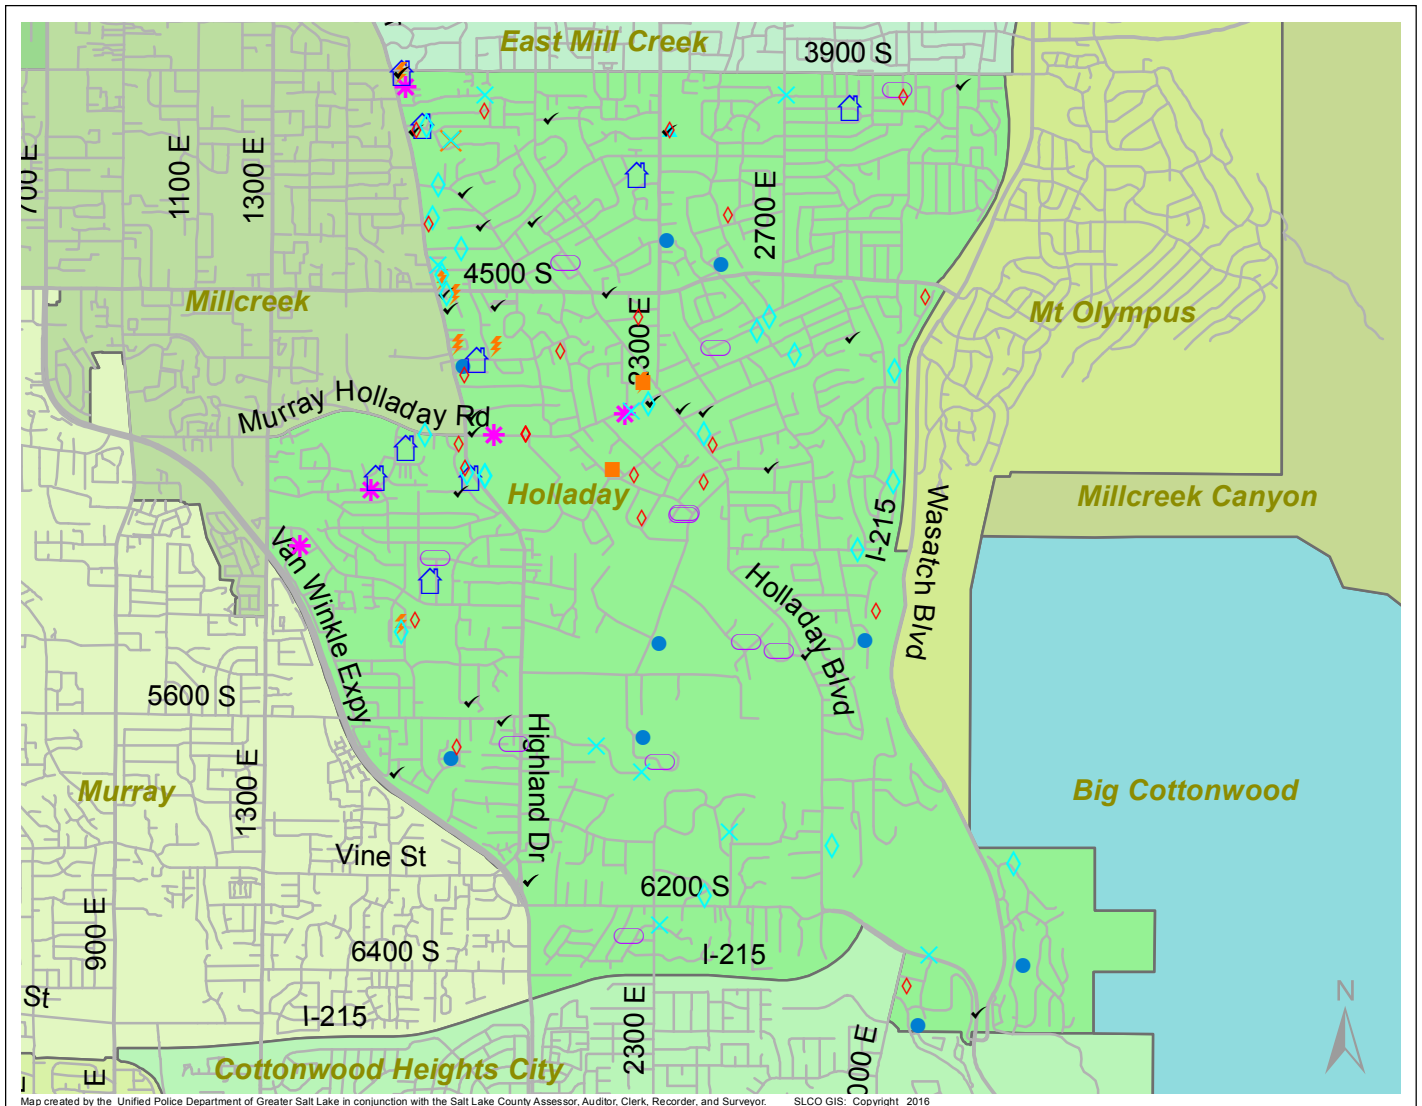

Case Report: Holladay

2016

Nov

**UNIFIED
POLICE**
GREATER SALT LAKE

Total Number of Calls: 1115
Total Number of Cases: 329
Total Number of Offenses: 352

SUMMARY OF GROUP A CRIMES	
Arson: 0	Domestic Violence: 11
Assaults: 5	Drive-By Shootings: 0
--Aggravated: 0	Drug Offenses: 9
--Simple: 5	Gang-related: 1
Auto Thefts: 14	Graffiti: 2
Burglary: 9	Hate Crimes: Unavailable
--Business: 1	Juvenile-related: Unavailable
--Residential: 8	Sex Crimes: 1
Homicide: 0	Suspicious Circumstances: 29
Sexual Assault: 0	Vandalism: 12
Robbery: 0	Weapon Violation: 2
Theft/Larceny: 22	Weapon/Force Involved: 7
Vehicle Burglary: 23	1 (Gun): 0
	2 (Knife): 1
	3 (Force Involved): 2
	5 (Unknown): 0
	6 (Rifle/Shotgun): 0

1. **LEGEND:**
2. Arson
   - Assault-Aggravated or Simple
   - Auto Theft
   - Burglary-Business or Residential
   - Domestic Violence
   - Drive-By Shooting
   - Drug-related Offense
   - Graffiti
   - Homicide
   - Sexual Assault
   - Robbery
   - Sex Offense
   - Suspicious Circumstance
   - Theft/Larceny
   - Vandalism
   - Vehicle Burglary
   - Weapon Violation